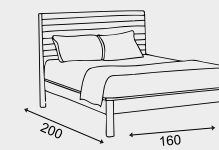

TV SHELF

KG: 8 m³: 0,05

SIDE TABLE

KG: 8 m³: 0,05

ICON

Standing out with its minimal design, Icon Bedroom Set offers the opportunity to be used with pleasure for years with its functional and solid structure.

ICON

TECHNICAL DIMENSIONS/**ICON BEDROOM**

WARDROBE

KG: 150 m³: 1.5

BED

KG: 120 m³: 1.7

COMMODO

KG: 50 m³: 0.20