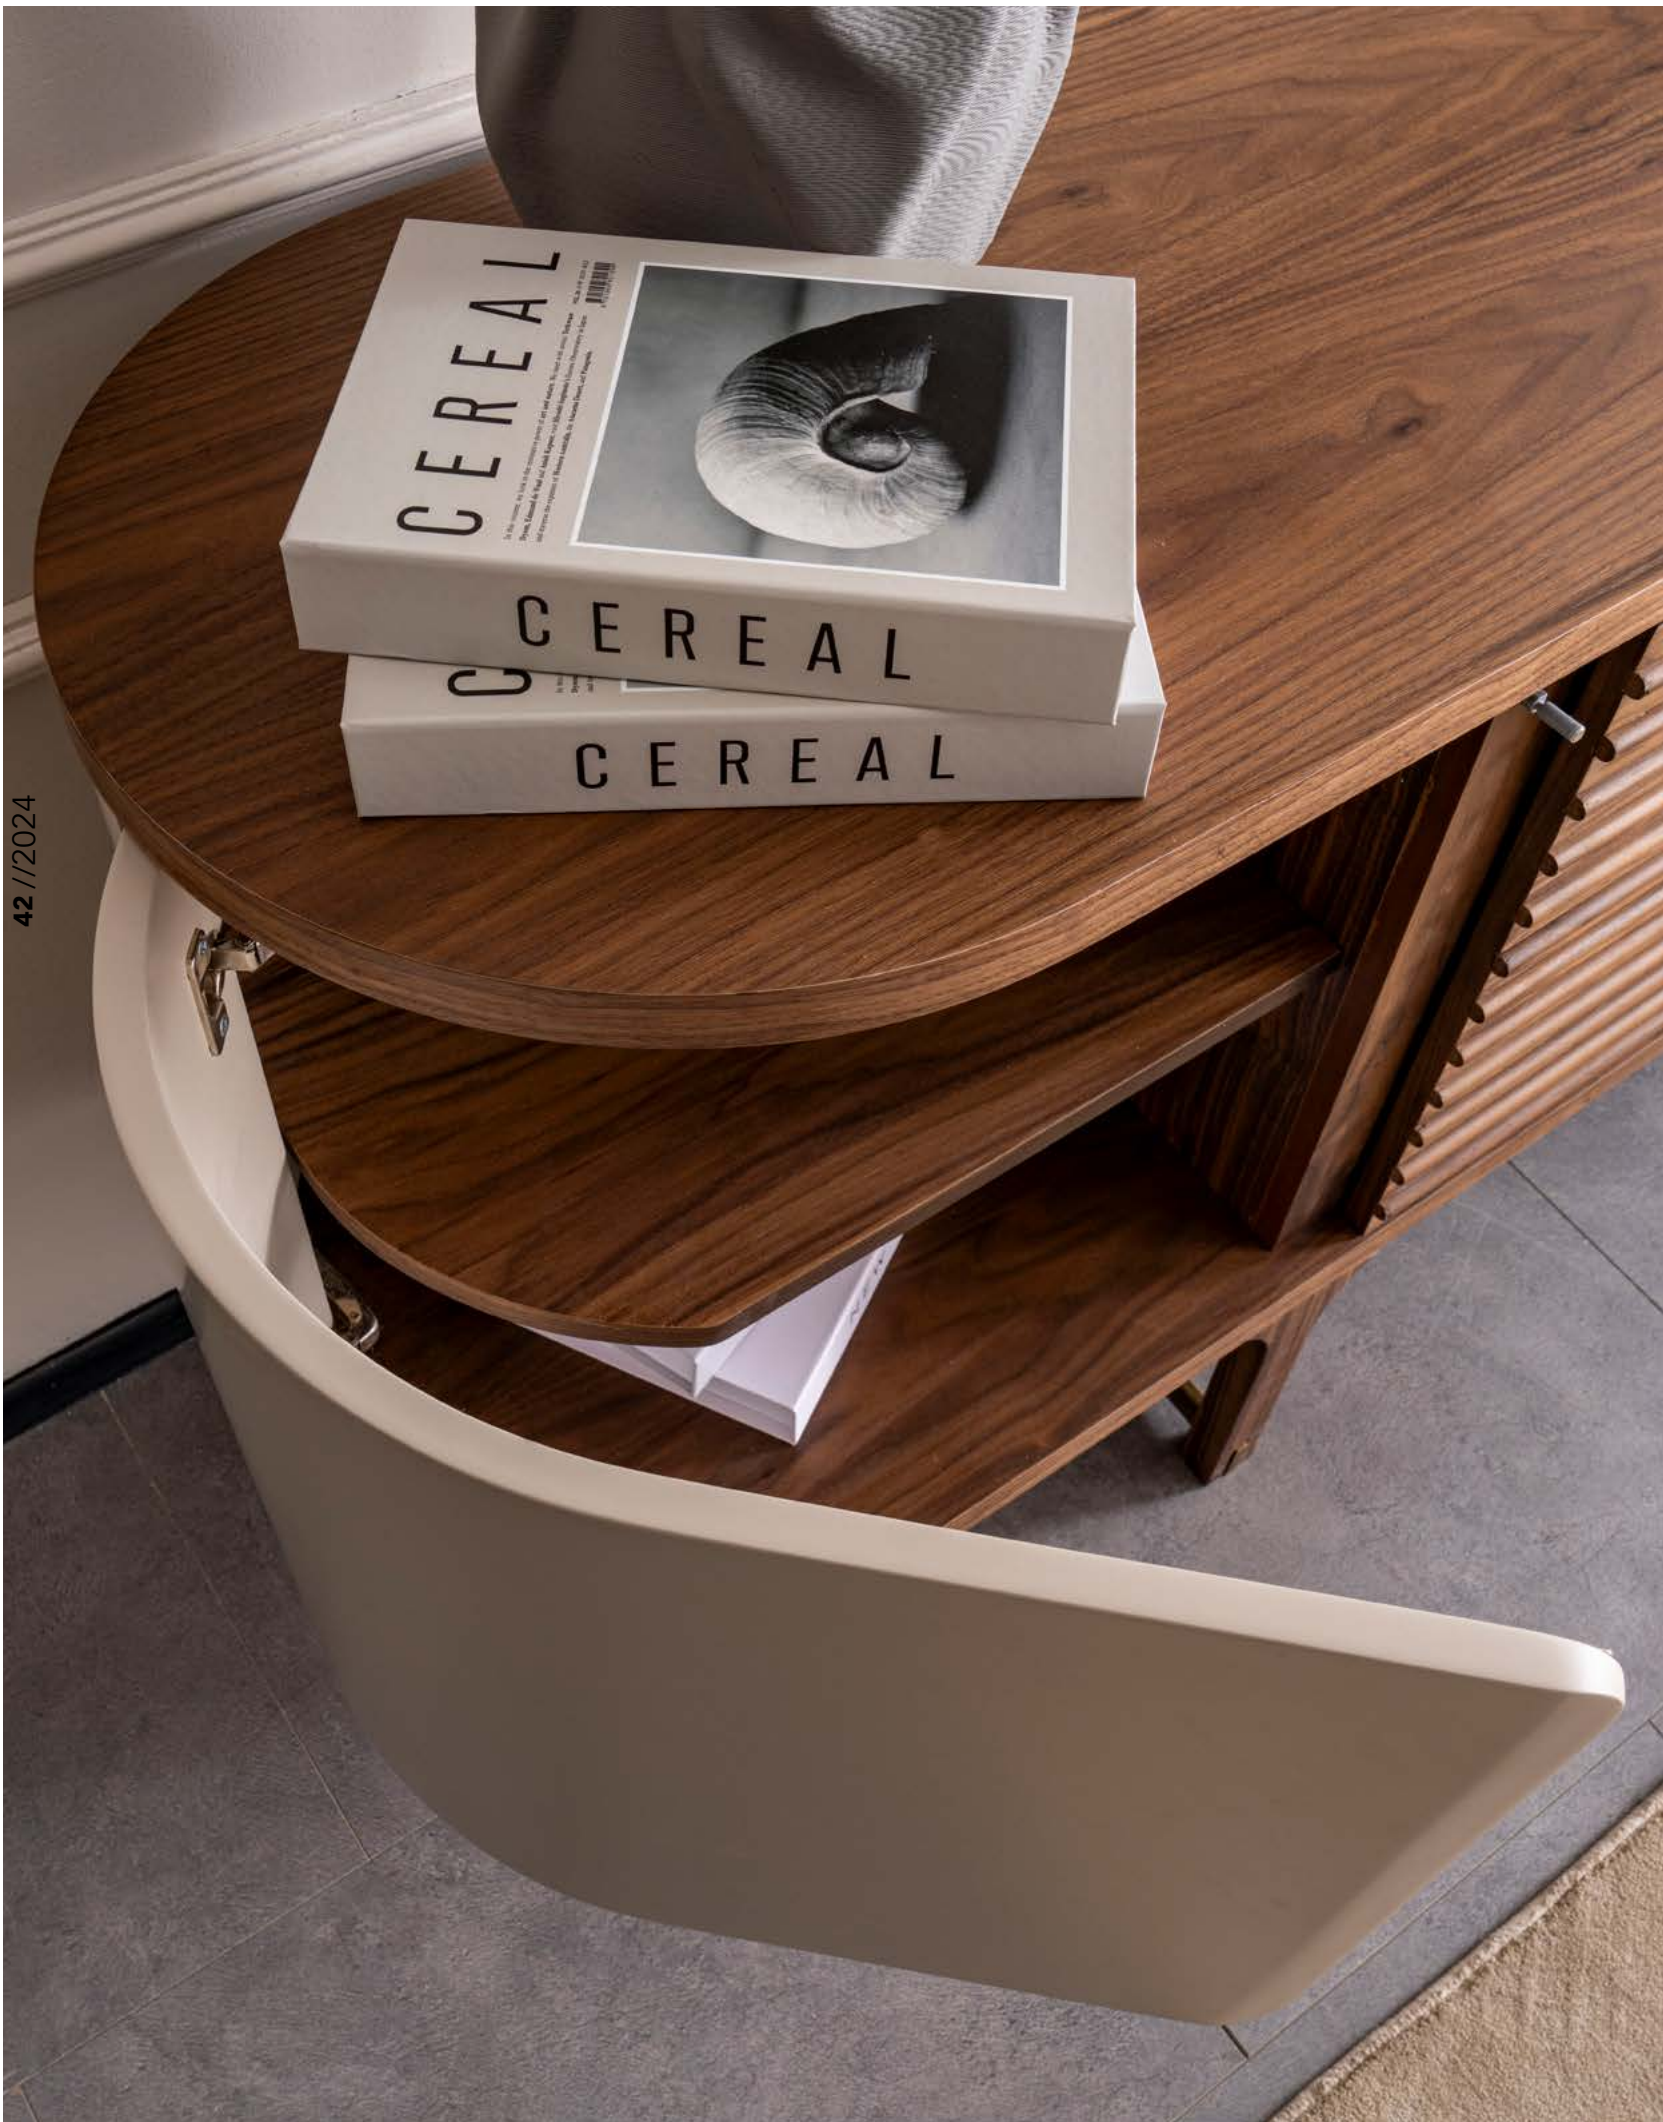

KG: 145 m³: 0,50

CONSOLE MIRROR

KG: 10K m³: 0,5

TABLE

G: 70K m³: 0,35

CHAIR

G: 12 m³: 0,21

COFFEE TABLE

KG: 25K m³: 0,15

TV

G: 75 m³: 0,35

TV BLOCKS

KG: 50K m³: 0,20

TV SHELF

G: 10 m³: 0,3