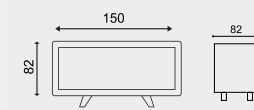

TV SHELF

KG: 8 m³: 0,05

SIDE TABLE

KG: 8 m³: 0,05

ICON

Standing out with its minimal design, Icon Bedroom Set offers the opportunity to be used with pleasure for years with its functional and solid structure.

ICON

TECHNICAL DIMENSIONS/**ICON BEDROOM**

WARDROBE

KG: 150 m³: 1.5

BED

KG: 120 m³: 1.7

COMMODO

KG: 50 m³: 0.20

DRESSER

KG: 75 m³: 0.75

DRESSER MIRROR

KG: 12 m³: 0.6

VODA

Voda Dining Room Set is ready to add simplicity and functionality to your life. Which stands out with its minimal design and comfort, offers ease of use even in narrow spaces with its extendable table alternative.