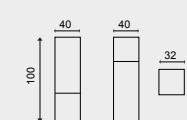

CHAIR

G: 21 m³: 0,21

COFFEE TABLE

KG: 20 m³: 0,15

TV

KG: 80 m³: 0,30

TV BLOCKS

KG: 37 m³: 0,25

TV SHELF

KG: 8 m³: 0,05

SIDE TABLE

KG: 8 m³: 0,05

ICON

Standing out with its minimal design, Icon Bedroom Set offers the opportunity to be used with pleasure for years with its functional and solid structure.