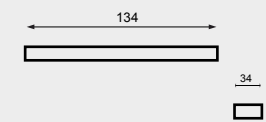

CHAIR

G: 21 m³: 0,21

COFFEE TABLE

KG: 20 m³: 0,15

TV

KG: 80 m³: 0,30

TV BLOCKS

KG: 37 m³: 0,25

TV SHELF

KG: 8 m³: 0,05

SIDE TABLE

KG: 8 m³: 0,05

ICON

Standing out with its minimal design, Icon Bedroom Set offers the opportunity to be used with pleasure for years with its functional and solid structure.