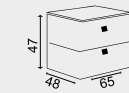

TV SHELF

KG: 8 m³: 0,05

SIDE TABLE

KG: 8 m³: 0,05

ICON

Standing out with its minimal design, Icon Bedroom Set offers the opportunity to be used with pleasure for years with its functional and solid structure.

ICON

TECHNICAL DIMENSIONS/**ICON BEDROOM**

WARDROBE

KG: 150 m³: 1.5

BED

KG: 120 m³: 1.7

COMMODO

KG: 50 m³: 0.20