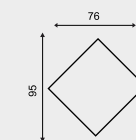

KG: 75 m³: 0.75

DRESSER MIRROR