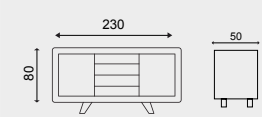

DRESSER

KG: 75 m³: 0.75

DRESSER MIRROR

KG: 12 m³: 0.6

VODA

Voda Dining Room Set is ready to add simplicity and functionality to your life. Which stands out with its minimal design and comfort, offers ease of use even in narrow spaces with its extendable table alternative.

VODA

VODA

VODA

CONSOLE

KG: 145 m³: 0,50

CONSOLE MIRROR

KG: 10K m³: 0,5

TABLE

G: 70K m³: 0,35

CHAIR

G: 12 m³: 0,21

COFFEE TABLE

KG: 25K m³: 0,15

TV

G: 75 m³: 0,35

TV BLOCKS