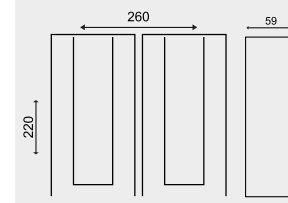

CHAIR

G: 21 m³: 0,21

COFFEE TABLE

KG: 20 m³: 0,15

TV

KG: 80 m³: 0,30

TV BLOCKS

KG: 37 m³: 0,25

TV SHELF

KG: 8 m³: 0,05

SIDE TABLE

KG: 8 m³: 0,05

ICON

Standing out with its minimal design, Icon Bedroom Set offers the opportunity to be used with pleasure for years with its functional and solid structure.

ICON

TECHNICAL DIMENSIONS/**ICON BEDROOM**

WARDROBE

KG: 150 m³: 1.5

BED

KG: 120 m³: 1.7

COMMODO

KG: 50 m³: 0.20