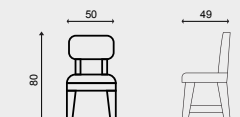

ICON

TECHNICAL DIMENSIONS/**ICON BEDROOM**

WARDROBE

KG: 150 m³: 1.5

BED

KG: 120 m³: 1.7

COMMODO

KG: 50 m³: 0.20

DRESSER

KG: 75 m³: 0.75

DRESSER MIRROR

KG: 12 m³: 0.6

VODA

Voda Dining Room Set is ready to add simplicity and functionality to your life. Which stands out with its minimal design and comfort, offers ease of use even in narrow spaces with its extendable table alternative.

VODA

VODA

VODA

CONSOLE

KG: 145 m³: 0,50

CONSOLE MIRROR

KG: 10K m³: 0,5

TABLE

G: 70K m³: 0,35

CHAIR

G: 12 m³: 0,21

COFFEE TABLE

KG: 25K m³: 0,15

TV

G: 75 m³: 0,35

TV BLOCKS