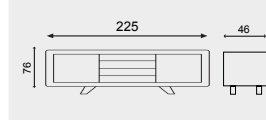

CHAIR

G: 21 m³: 0,21

COFFEE TABLE

KG: 20 m³: 0,15

TV

KG: 80 m³: 0,30

TV BLOCKS

KG: 37 m³: 0,25

TV SHELF

KG: 8 m³: 0,05

SIDE TABLE

KG: 8 m³: 0,05

ICON

Standing out with its minimal design, Icon Bedroom Set offers the opportunity to be used with pleasure for years with its functional and solid structure.