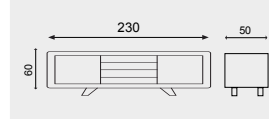

VODA

VODA

VODA

CONSOLE

KG: 145 m³: 0,50

CONSOLE MIRROR

KG: 10K m³: 0,5

TABLE

G: 70K m³: 0,35

CHAIR

G: 12 m³: 0,21

COFFEE TABLE

KG: 25K m³: 0,15

TV

G: 75 m³: 0,35

TV BLOCKS

KG: 50K m³: 0,20

TV SHELF

G: 10 m³: 0,3

SOHO

Soho Dining Room Set completes the elegance of your home with its table with simple lines, minimally designed console and chairs that stand out with their ergonomic structure.